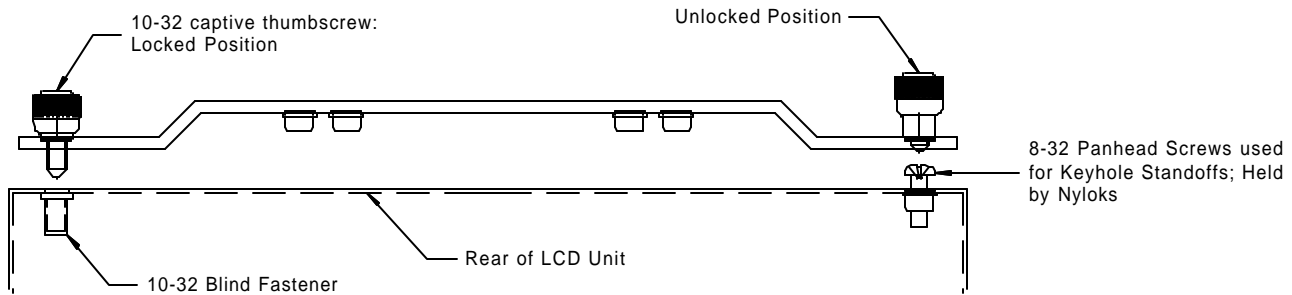

NEURO LOGIC		451-C Constitution Ave CAMARILLO, CA 93012 805-389-5435, 5436 fax	
Title CF17 MIL Outline Dimensions			
Size B	File ##_CF17MIL_OTL-3	Rev	
24-JUN-2004		Scale 1/4 x	☺

2092

NEURO LOGIC		451-C Constitution Ave CAMARILLO, CA 93012 805-389-5435, 5436 fax	
Title		CF17 MIL VESA Adapter	
Size A	File	2092_VESA Adapter	Rev
23-JUN-2004	Scale	1/2x	☺

Proto 2 I/O Connector Configuration

Proposed Production Configuration

NEURO LOGIC		451-C Constitution Ave CAMARILLO, CA 93012 805-389-5435, 5436 fax	
Title		CF17 MIL Connector Panel	
Size	File	Rev	
A	CF17MIL_OTL 4		
9-SEP-2004	Scale 1/2x		