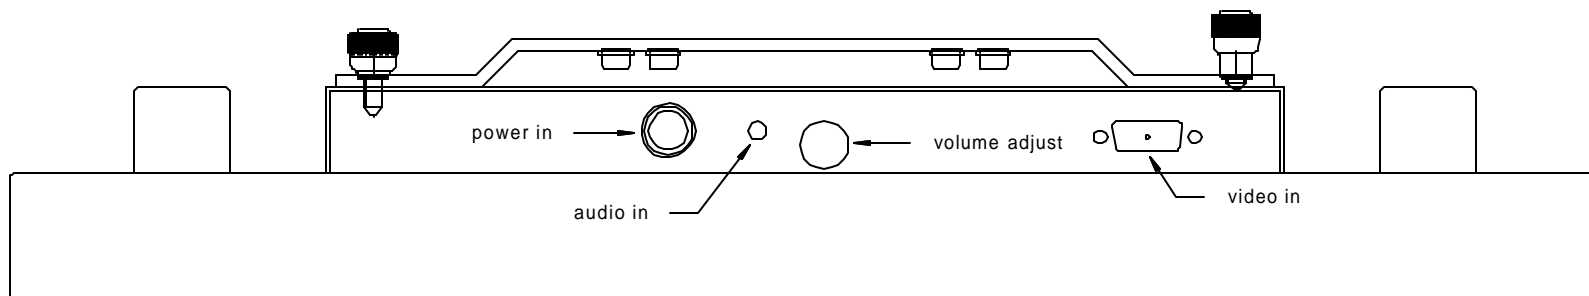

Proposed Production Configuration

NEURO LOGIC		451-C Constitution Ave CAMARILLO, CA 93012 805-389-5435, 5436 fax	
Title		CF17 MIL Connector Panel	
Size	File	Rev	
A	CF17MIL_OTL 4		
9-SEP-2004	Scale 1/2x