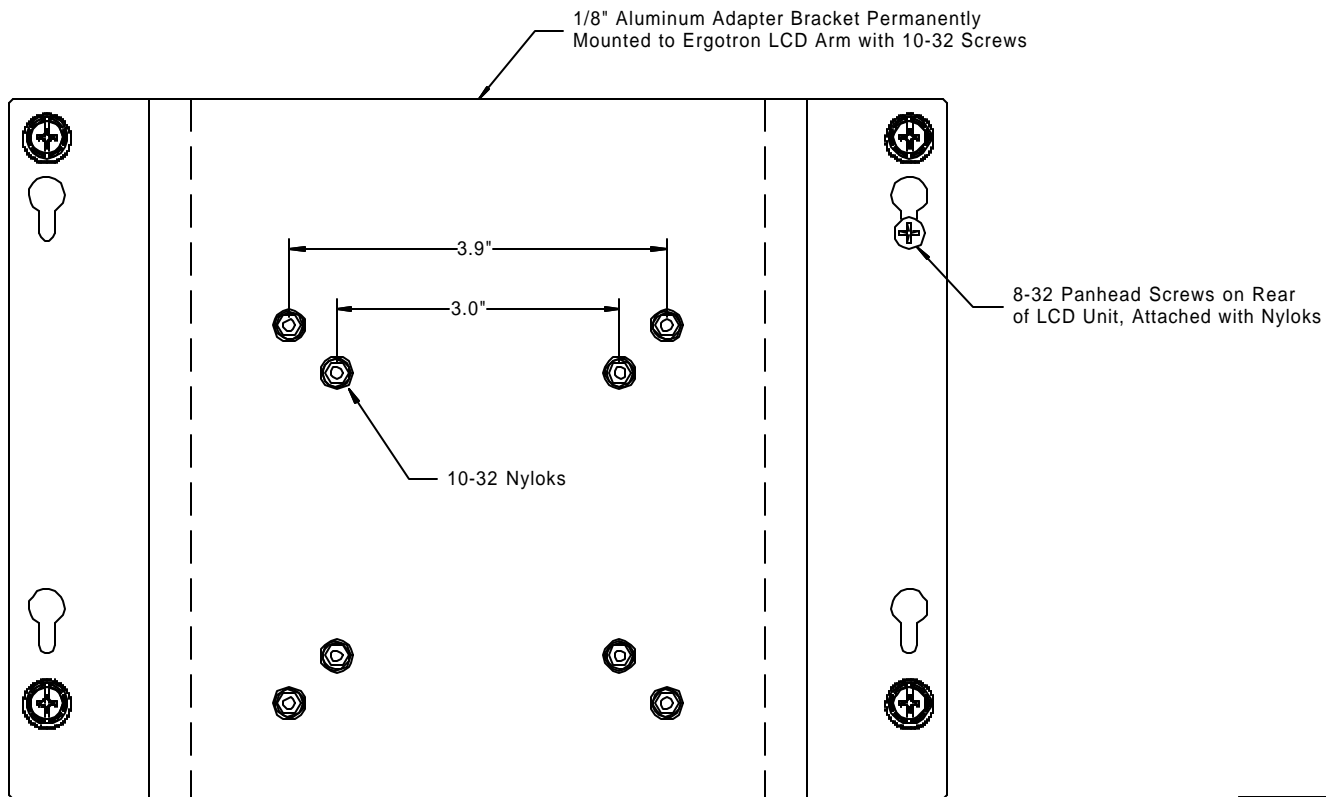

NEURO LOGIC		451-C Constitution Ave CAMARILLO, CA 93012 805-389-5435, 5436 fax	
Title CF17 MIL Outline Dimensions			
Size B	File ##_CF17MIL_OTL-3	Rev	
24-JUN-2004		Scale 1/4 x	☺

2092

NEURO LOGIC		451-C Constitution Ave CAMARILLO, CA 93012 805-389-5435, 5436 fax	
Title		CF17 MIL VESA Adapter	
Size A	File	2092_VESA Adapter	Rev
23-JUN-2004	Scale	1/2x	☺

Proto 2 I/O Connector Configuration

Proposed Production Configuration

NEURO LOGIC		451-C Constitution Ave CAMARILLO, CA 93012 805-389-5435, 5436 fax	
Title		CF17 MIL Connector Panel	
Size	File	Rev	
A	CF17MIL_OTL 4		
9-SEP-2004	Scale 1/2x		